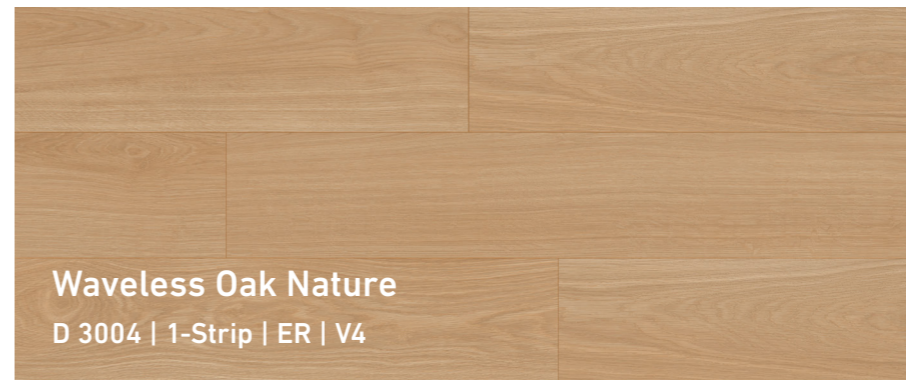

The mild cream-beige shades of the decor create a timeless modern ambience. The flooring feels at once durable, adaptable and Natural.

Bright and striking mid-brown and soft beige-brown give the floor a soft radiance. This is flooring filled with positive energy and a sense of connection.