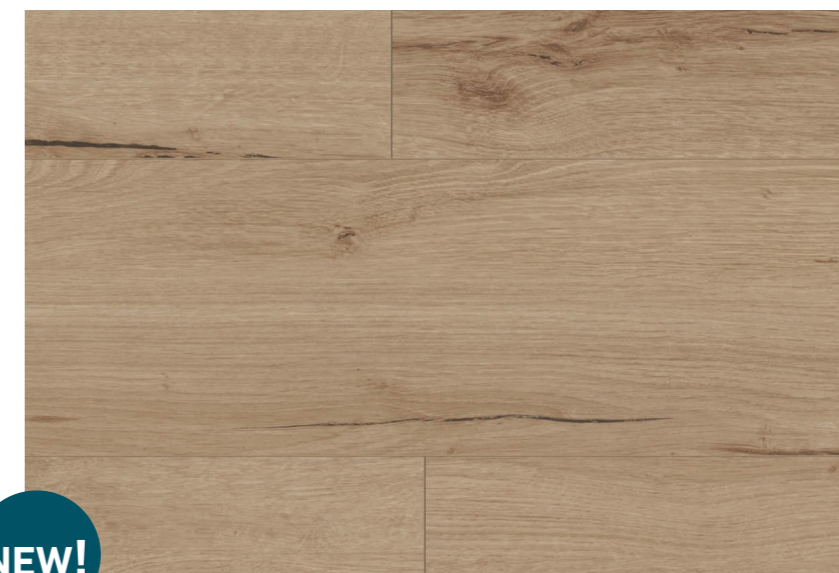

The decor brings a honey-gold glow to the room. Warm caramel alternates with light brown stretches, occasionally interrupted by dark brown inclusions. A floor full of natural radiance.

Harvest Oak Beige
D 81672 | ROBUSTO

This decor is dominated by a medium brown with creamy, golden hues. The floor offers a natural basis for any type of furnishing style – a true chameleon.

NEW!