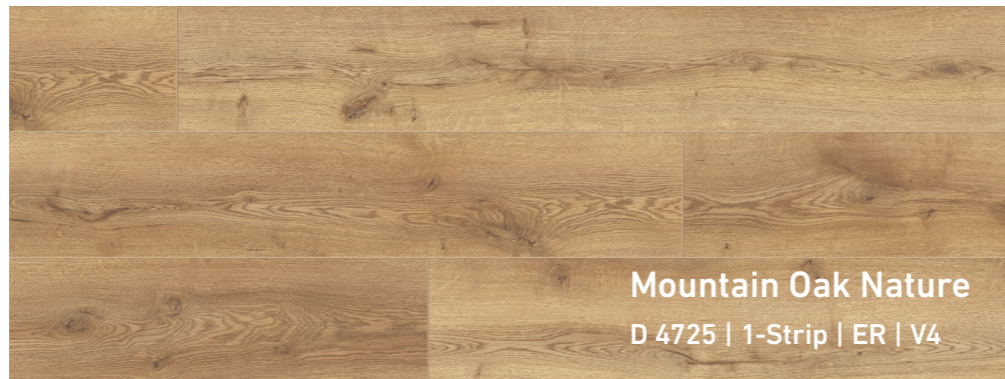

Makro Oak Silver
D 41642 | 1-Strip | ER | V4

Mountain Oak Nature
D 4725 | 1-Strip | ER | V4

Makro Oak Nature
D 4794 | 1-Strip | ER | V4

The warm beige-brown of the floor is reminiscent of cappuccino with foam. Smooth color gradients and a distinctive wood grain decorate the boards.