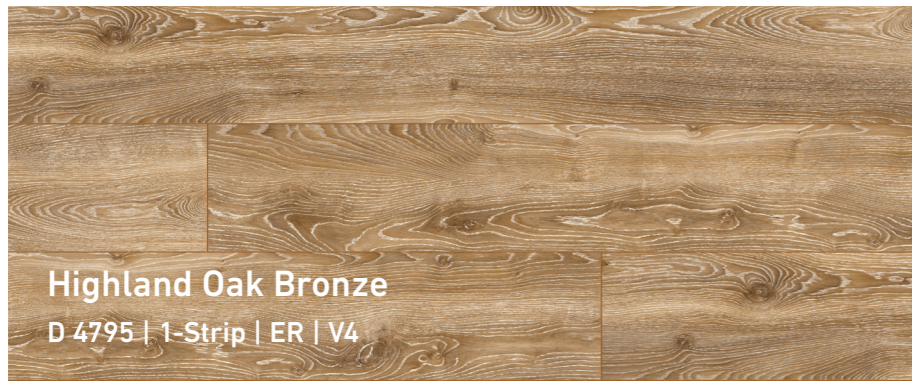

MAMMUT PLUS

Flooring with a boost of strength

**WATER
PROOF**

Highland Oak Bronze
D 4795 | 1-Strip | ER | V4

The light brown decor with its shimmering white grain will ensure a light and airy ambience in any room. A delicate rose pink plays across the boards.