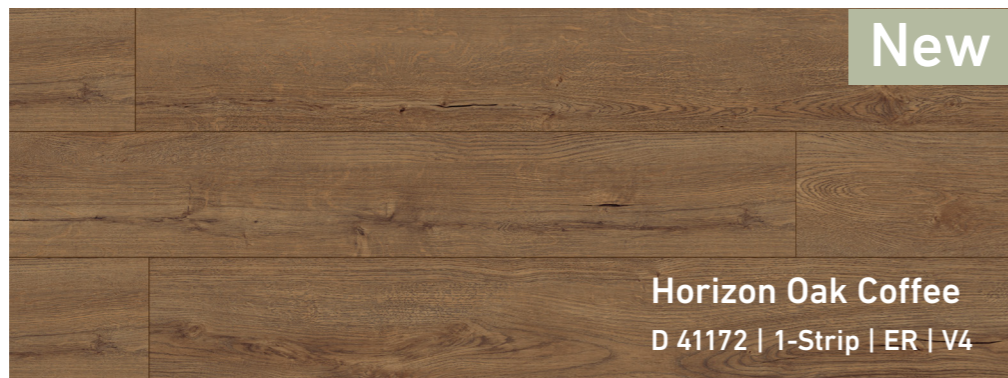

Prestige Oak Nature
D 4166 | 1-Strip | ER | V4

The delicate brown hue plays across the wood grain, conjuring a feeling of warmth and comfort in its surroundings.

Soft, dark brown takes center stage while dark hints add an extra kick of espresso and the light reflects off the lighter brown areas.