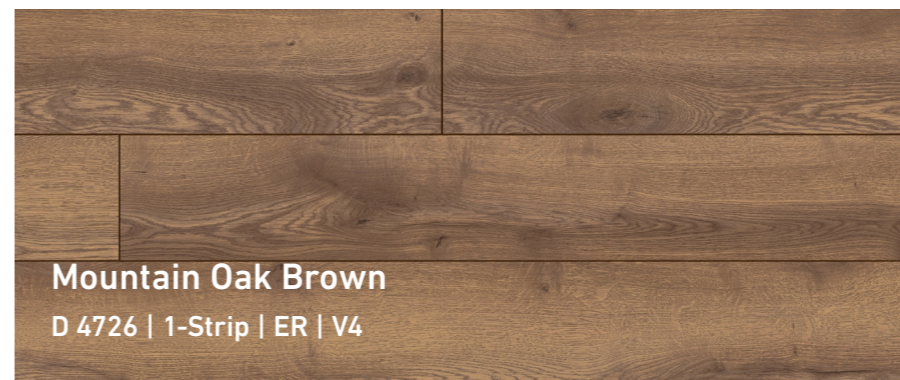

The warm mix of brown and golden yellow gives the decor a down-to-earth feel. The flooring recalls the antique floors of old farmhouses.

The earthy color interplay of bark and trunk bathes the decor in a cozy warmth. The dark flooring sets off the radiance of light-colored furniture.