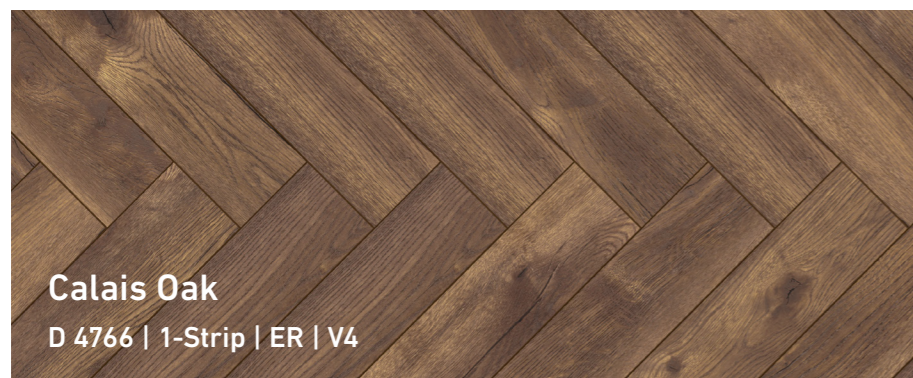

Oak Silver
D 3773

Treviso Oak
D 4764

HERRINGBONE

Immer en Vogue

The silky mix of brown and grey tones creates a sumptuous room with character and simple elegance.

Metz Oak
D 3766 | 1-Strip | ER | V4

Calais Oak
D 4766 | 1-Strip | ER | V4