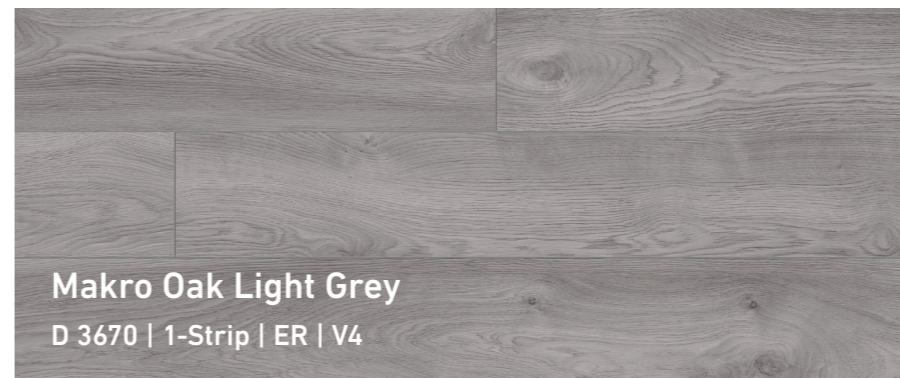

The matt silver tone of this flooring makes a simple, stylish impression with its smooth color gradients gliding across the floor.

This floor offers the vibrancy of unspoilt Naturee. Grey stone tones meet with warm caramel and combine playfully in the Natureal wood grain.