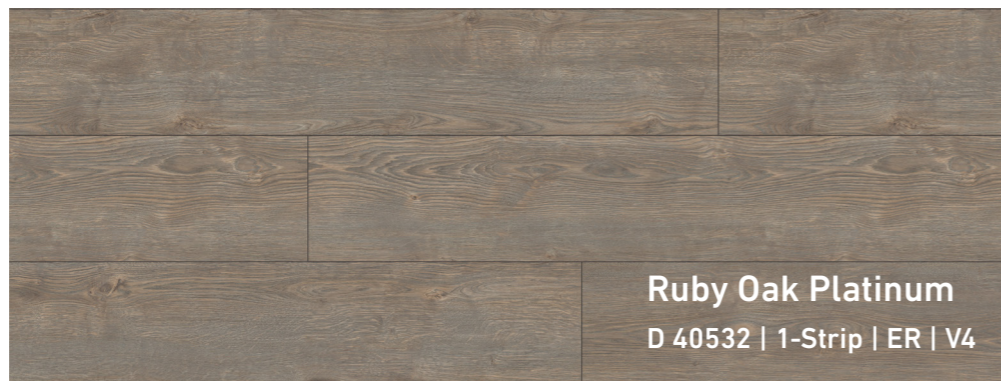

Smoky dark brown dominates the Ruby Oak Platinum decor. Hints of light brown bring a vibrant sheen to the rustic wood grain.

Ruby Oak Platinum
D 40532 | 1-Strip | ER | V4

The color palette runs from smoky grey to granite over the wide boards, immersing us in Naturee.