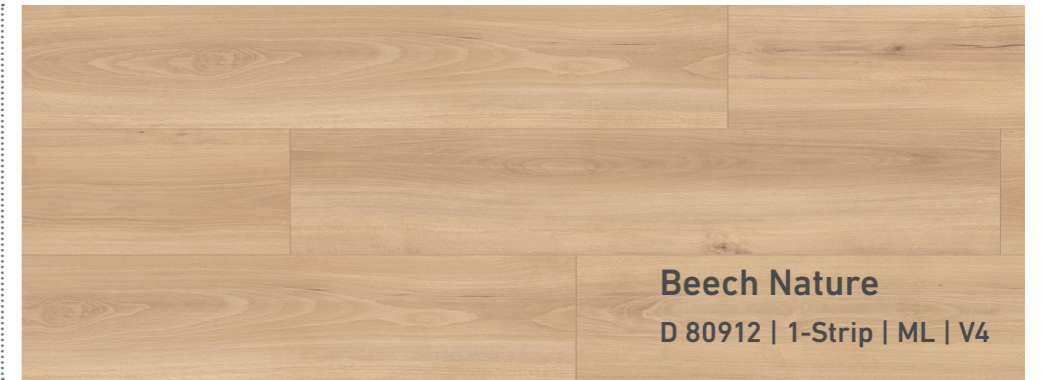

Beech Nature
D 80912 | 1-Strip | ML | V4