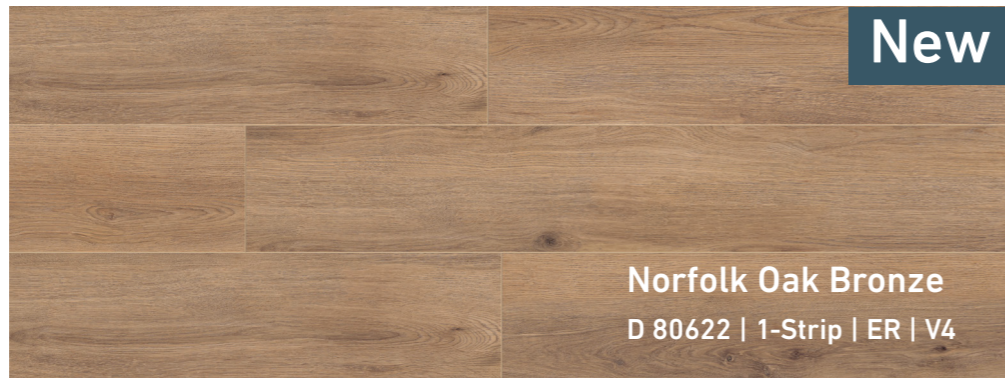

New

Norfolk Oak Bronze

D 80622 | 1-Strip | ER | V4

This floor delivers a sense of simplicity and elegance. In creamy light grey and matt silver, the floorboards blend quietly into the room.