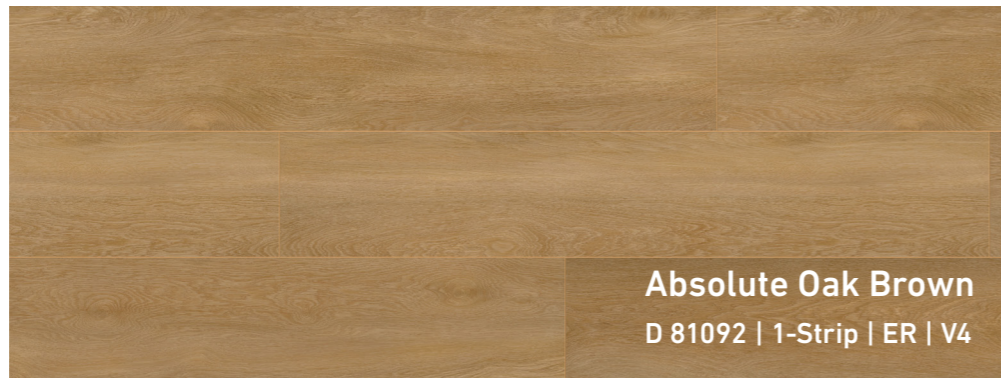

Barcelona Oak
D 4692 | 1-Strip | ER | V4

Absolute Oak Brown
D 81092 | 1-Strip | ER | V4