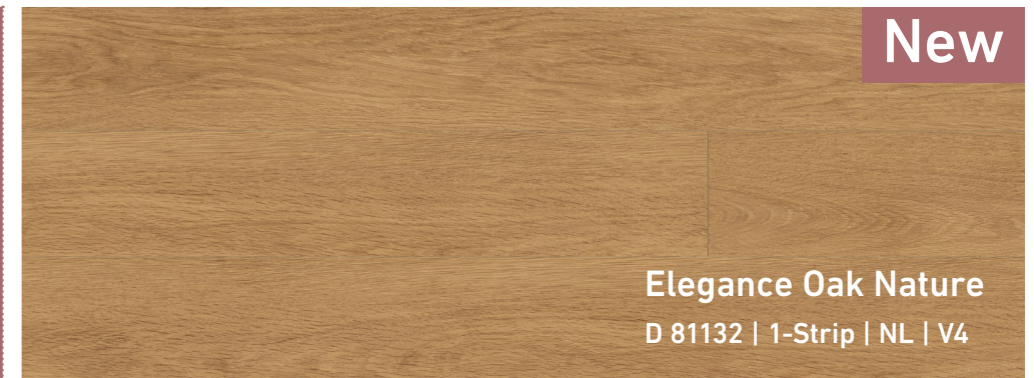

Makro Oak Nature
D 4794 | 1-Strip | ER | V4

The warm beige-brown of the floor is reminiscent of cappuccino with foam. Smooth color gradients and a distinctive wood grain decorate the boards.

These extra-long boards feature wonderfully warm shades of honey brown. The interplay of colors creates a comforting warmth and coziness in any space.