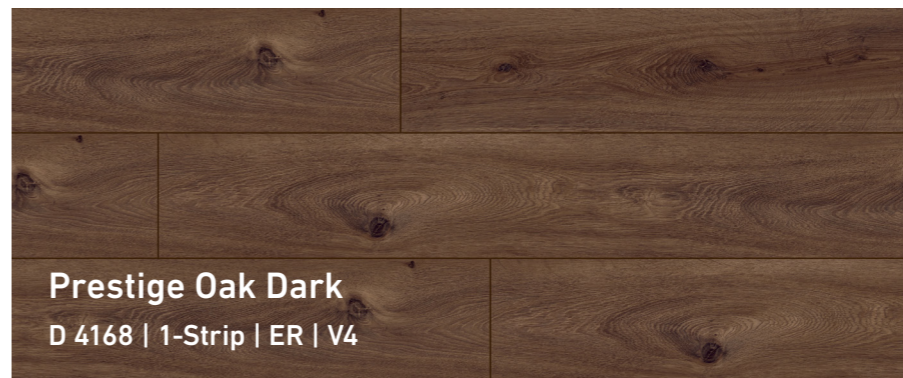

Mistral Oak
D 89652 | 1-Strip | ND | V4

The chocolate brown flooring makes a bold appearance as the center of attention, while simultaneously remaining modestly in the background.

Shades of dark chocolate characterize the color design of the decor. The flooring adds a highlight to the room and makes an impression of distinctive elegance.