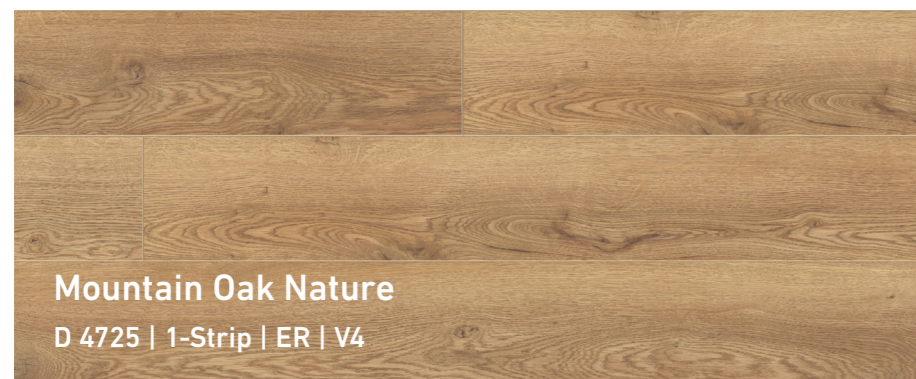

Mountain Oak Nature
D 4725 | 1-Strip | ER | V4

The decor recalls the golden light of the sunset. The light brown tone shimmers with a slight red, while the wood grain plays delicately across the decor.