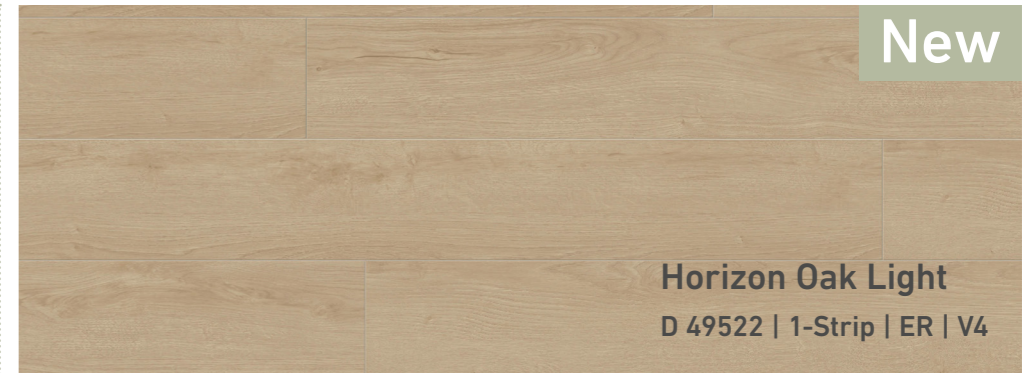

Belvedere Oak
D 80922 | 1-Strip | ND | V4

New

Horizon Oak Light
D 49522 | 1-Strip | ER | V4