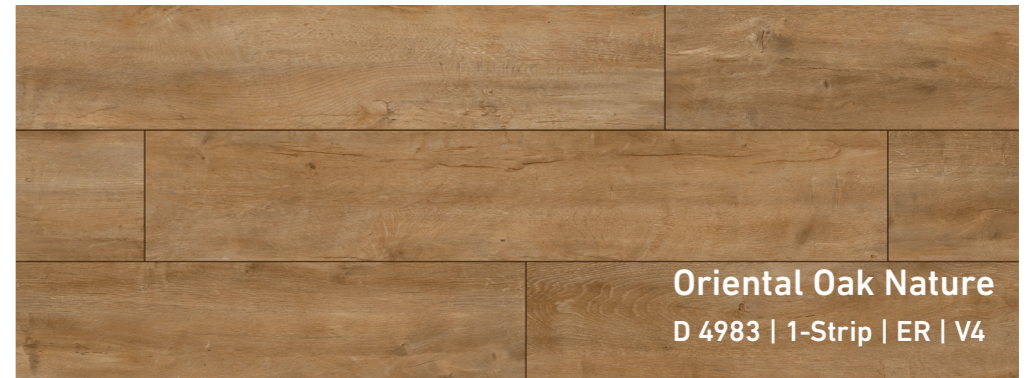

Balanced mid-brown is the ideal match for modern light brown to create a Natureal, timeless look.

Edersee Oak Nature
D 80962 | 1-Strip | ND | V4

The warm, elegant golden brown of the decor transports us to far-off places, inviting us to dream.