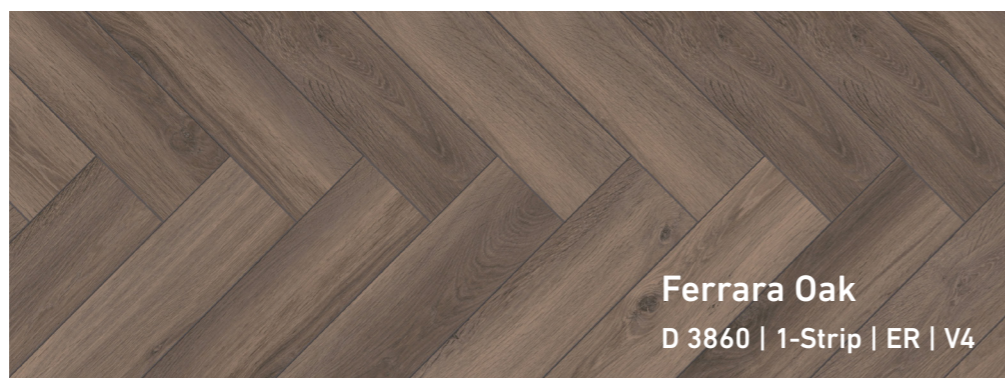

Calais Oak
D 4766 | 1-Strip | ER | V4

Ferrara Oak
D 3860 | 1-Strip | ER | V4