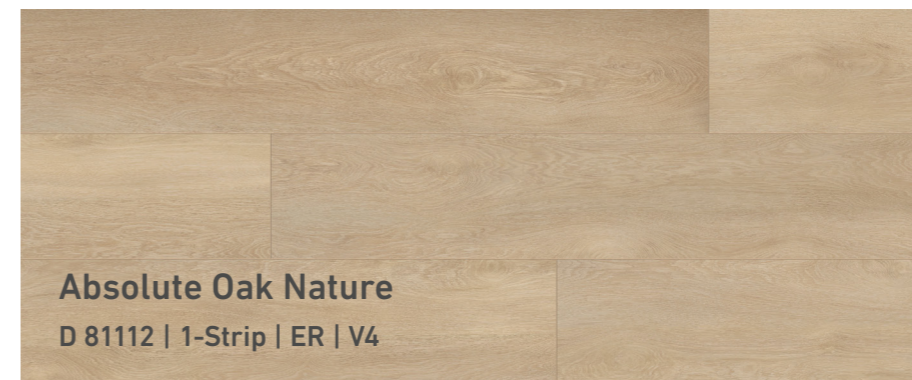

Absolute Oak Beige
D 81102 | 1-Strip | ER | V4

Soft caramel and warm light brown combine perfectly to create a space that inspires.

The mix of mid-brown, beige and a touch of light grey has a warm, soft and silky effect.