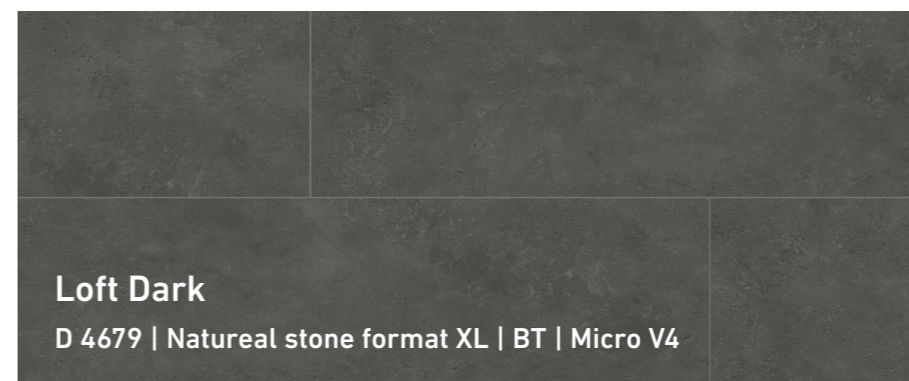

With its soft, deep anthracite, the decor lends character to any room. A haven of peace to counterbalance the furnishings.

The deep, dark color of this floor generates a fantastic strength and seemingly endless expanse in the room. The effect is impressive and majestic.