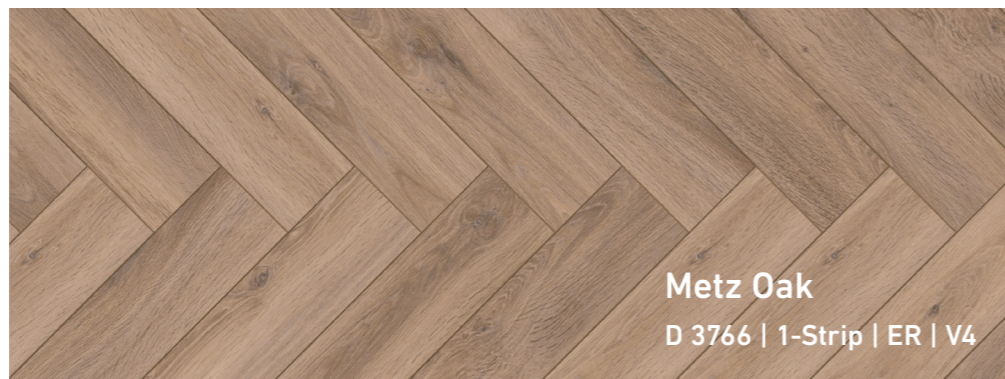

Oak Silver
D 3773

Treviso Oak
D 4764

HERRINGBONE

Immer en Vogue

The silky mix of brown and grey tones creates a sumptuous room with character and simple elegance.

Metz Oak
D 3766 | 1-Strip | ER | V4

Calais Oak
D 4766 | 1-Strip | ER | V4