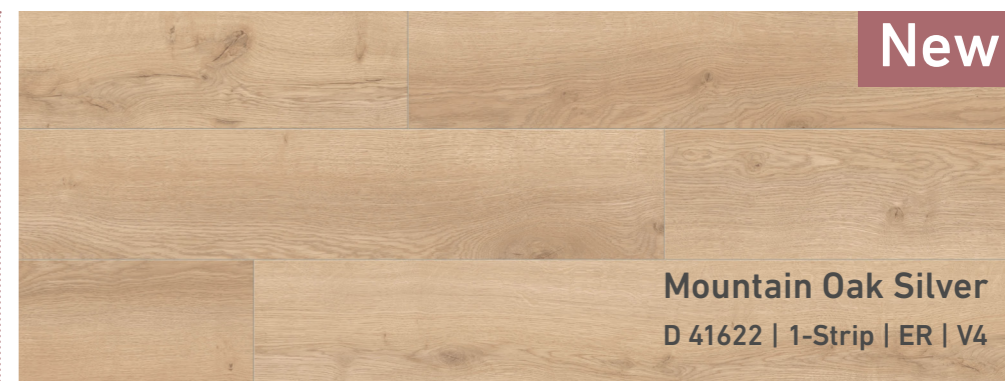

Elegance Oak Beige
D 81142 | 1-Strip | NL | V4

Mountain Oak Silver
D 41622 | 1-Strip | ER | V4

New

Makro Oak Light
D 4752 | 1-Strip | ER | V4

The harmonious color gradient of the decor ensures a warm and friendly ambience in a pastel beige-brown shade.

MAMMUT

Use class 33 | AC 5
Panel size (mm) 188 × 1.845 × 12
Box 4 panels | 1,387 m²
Pallet 56 boxes | 77,697 m²

WATERPROOF
(in accordance with NALFA)
Highly water-repellent, resistant to all types of liquid, extremely durable. Suitable for wet rooms.