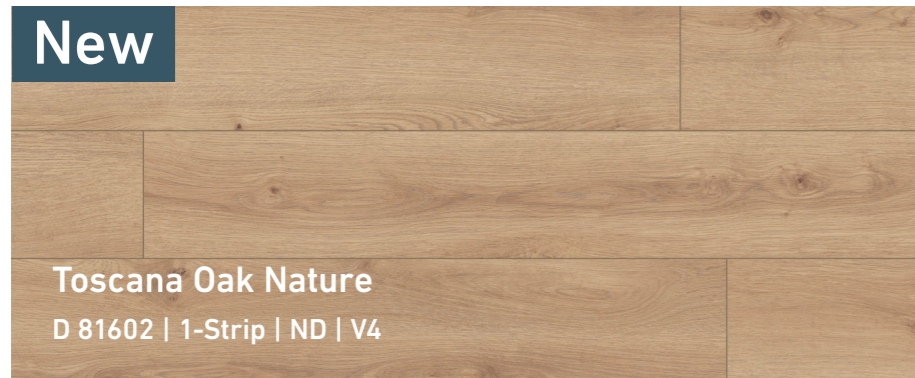

Premium Oak
D 4954 | 1-Strip | AF | V4

Toscana Oak Nature
D 81602 | 1-Strip | ND | V4

A smooth color gradient from creamy beige to light brown define the decor. The flooring is a symbol of the beauty of Naturee and sublime tranquility.

New