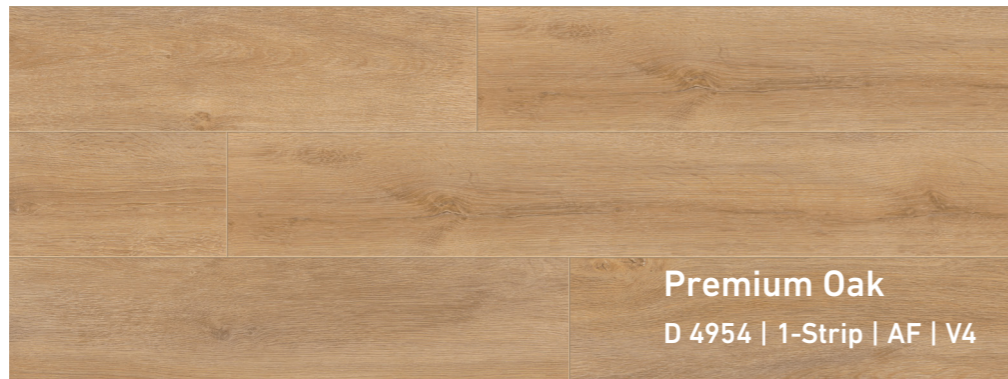

Adaja Oak
D 40792 | 1-Strip | ML | V4

Premium Oak
D 4954 | 1-Strip | AF | V4

New