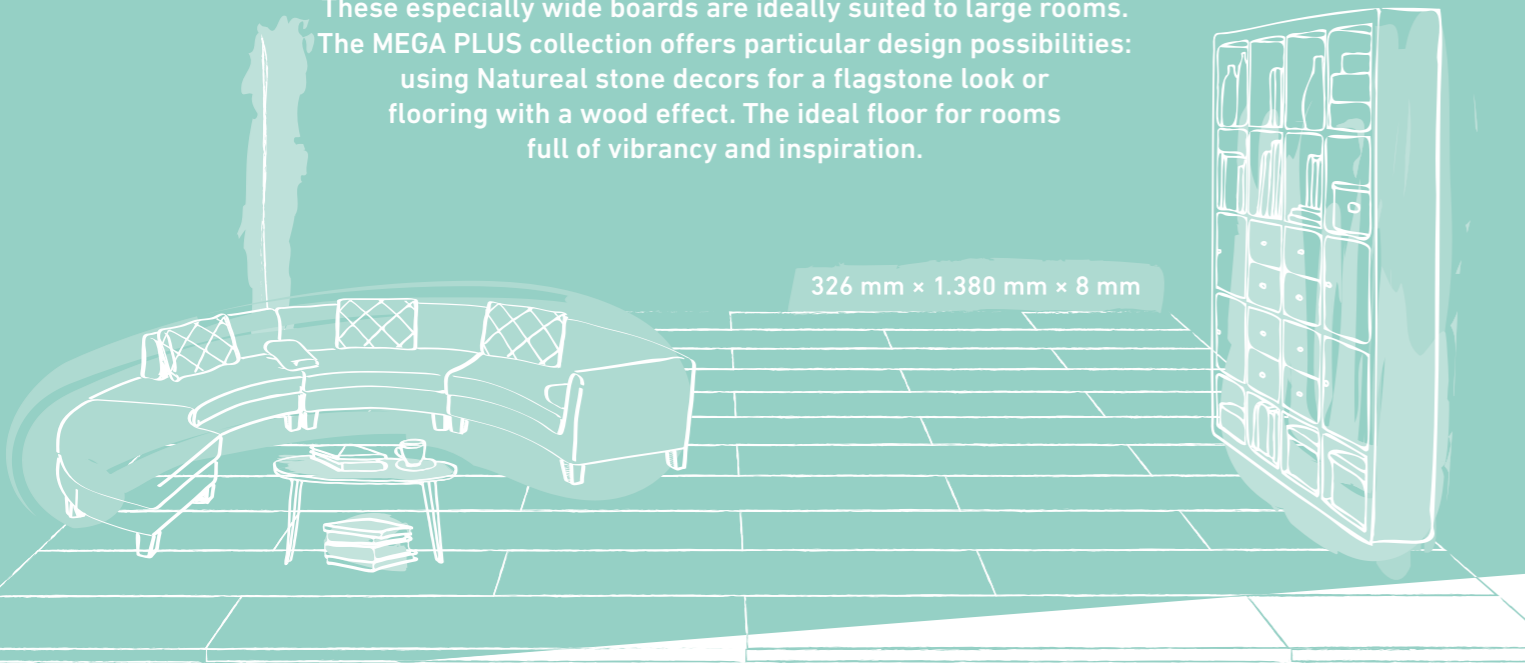

These especially wide boards are ideally suited to large rooms. The MEGA PLUS collection offers particular design possibilities: using Natureal stone decors for a flagstone look or flooring with a wood effect. The ideal floor for rooms full of vibrancy and inspiration.