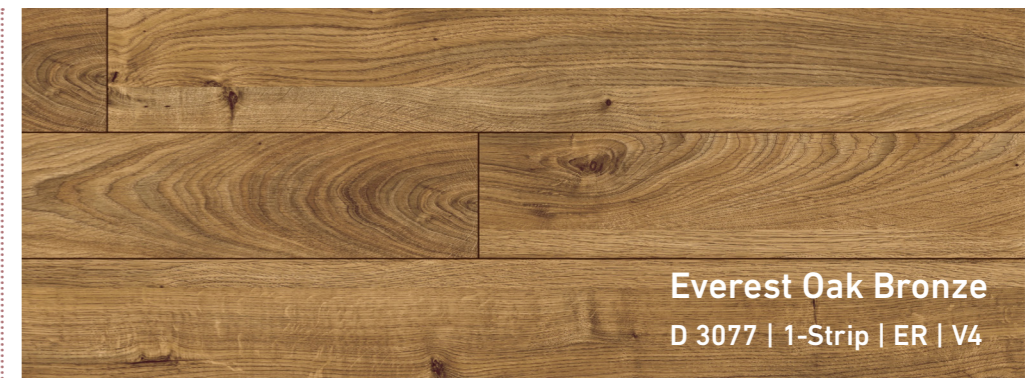

Everest Oak Nature
D 4152 | 1-Strip | ER | V4

Everest Oak Bronze
D 3077 | 1-Strip | ER | V4

New