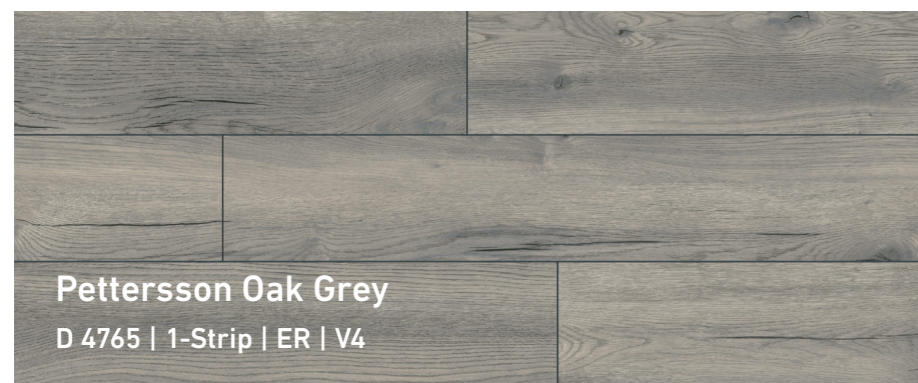

Nostalgie Teak Silver
D 3242 | 1-Strip | ER | V4

Prestige Oak Nature
D 4166 | 1-Strip | ER | V4

Pettersson Oak Grey
D 4765 | 1-Strip | ER | V4

Light vanilla colors are playfully combined with dark stone tones. The vibrant flooring provides a Natureal quality to any room.

Light and mid-brown come together in a sophisticated shimmering harmony. The velvety softness of nougat chocolate exudes a wonderful sense of warmth and comfort.