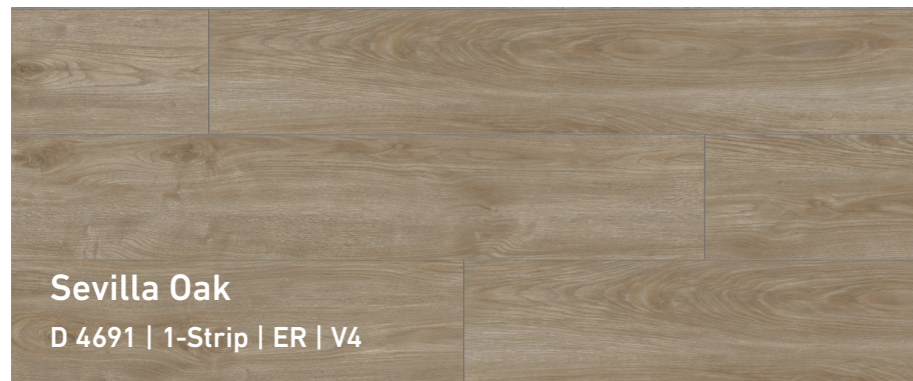

Rift Oak
D 3044 | 1-Strip | MX | V4

The silky matt light brown of the decor has a timeless dignity. Gleaming cream colors play across the wide boards.

Smoky dark brown dominates the Ruby Oak Platinum decor. Hints of light brown bring a vibrant sheen to the rustic wood grain.