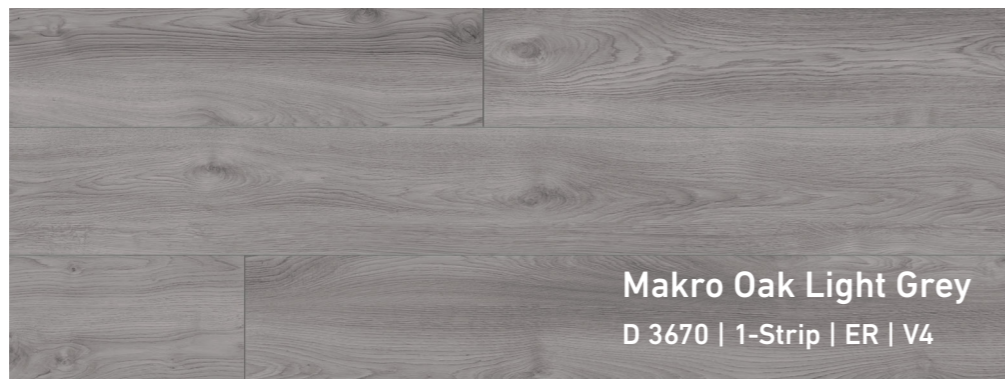

Mountain Oak Grey
D 4727 | 1-Strip | ER | V4

Makro Oak Light Grey
D 3670 | 1-Strip | ER | V4