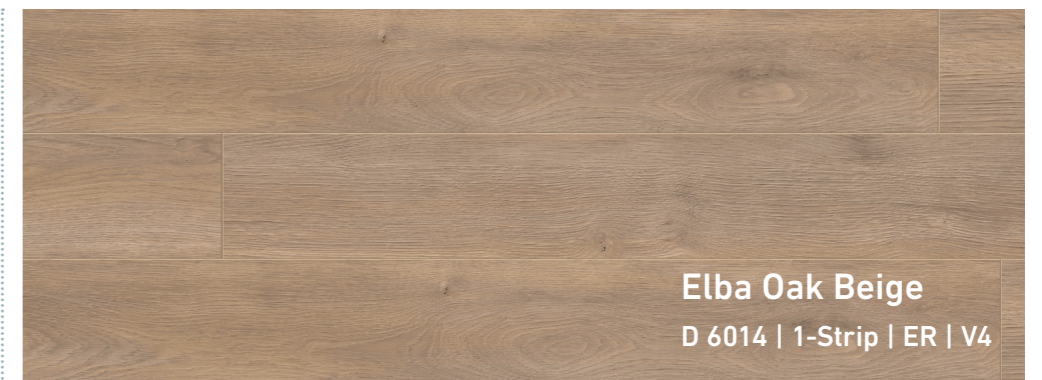

Tajo Oak
D 40792 | 1-Strip | ER | V4

Elba Oak Beige
D 6014 | 1-Strip | ER | V4