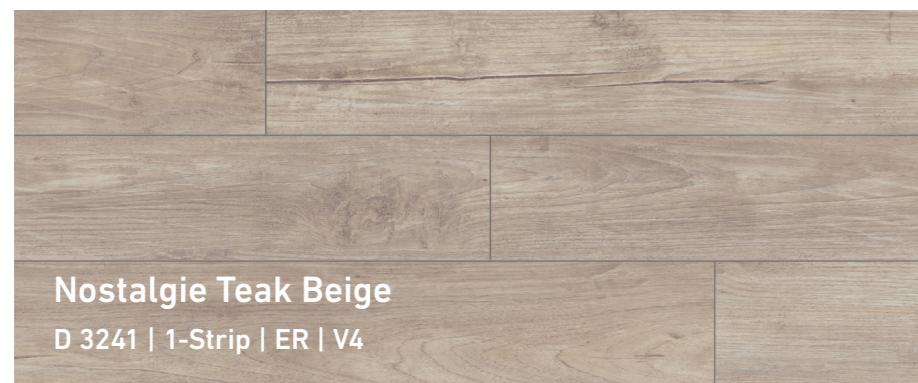

The smooth transitions of light brown and golden yellow create a harmonious ambience. The flooring gives rooms a country house look.

Nostalgie Teak Beige
D 3241 | 1-Strip | ER | V4

The delicate light brown and vanilla hues underline the vibrant wood grain of the boards, creating an atmosphere of warmth and coziness.