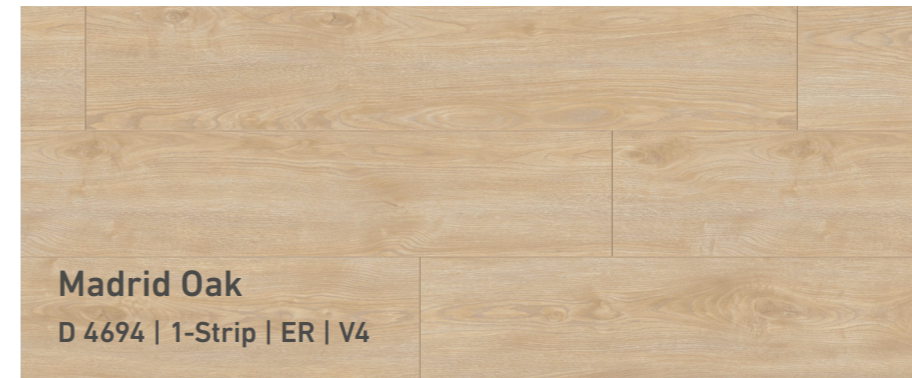

Beech Nature
D 80912 | 1-Strip | ML | V4

The wide boards of this decor make a simple, elegant impression. The matt wood shimmer in creamy light brown and silver flows delicately over the floor in smooth color gradients.

The soft beige brown is a timeless touch ideal for creating spaces full of comfort and warmth.