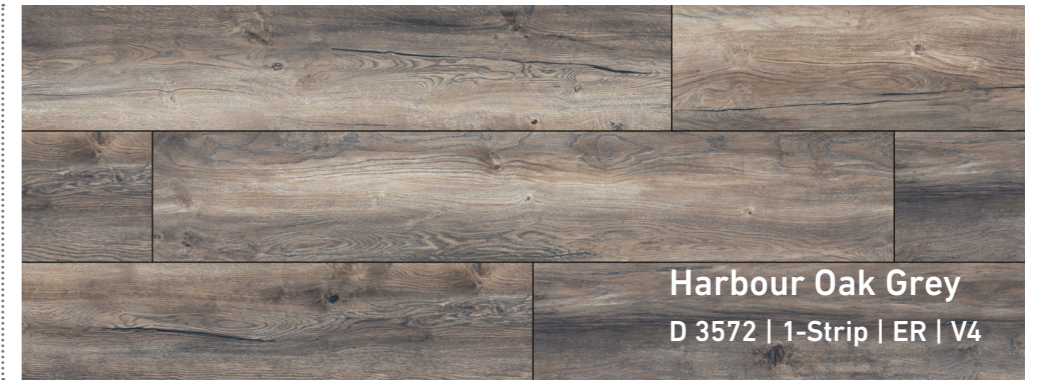

Smoky dark brown dominates the Ruby Oak Platinum decor. Hints of light brown bring a vibrant sheen to the rustic wood grain.

Ruby Oak Platinum
D 40532 | 1-Strip | ER | V4

The color palette runs from smoky grey to granite over the wide boards, immersing us in Naturee.