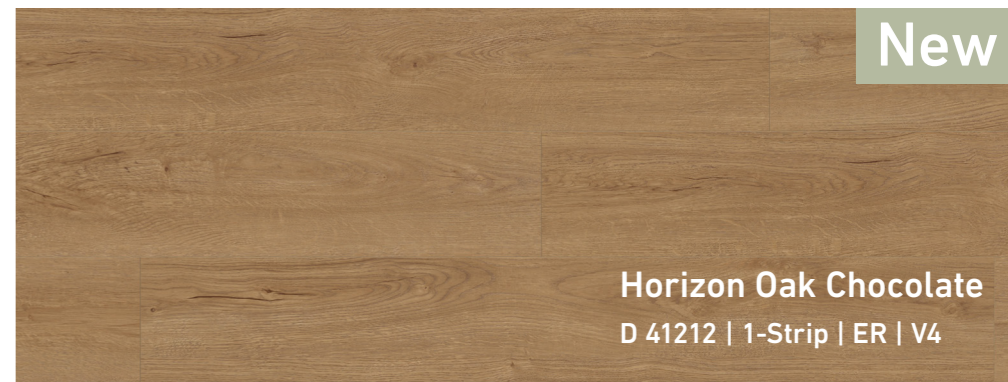

Natureal Pine
D 2774 | 1-Strip | MX | V4

New