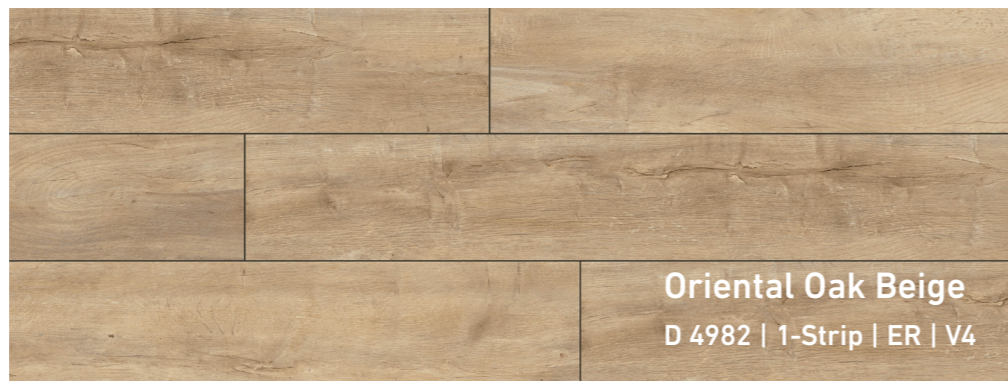

Whitewashed Oak
D 2987 | 1-Strip | MX | V4

Horizon Oak Nature
D 41192 | 1-Strip | ER | V4

Oriental Oak Beige
D 4982 | 1-Strip | ER | V4