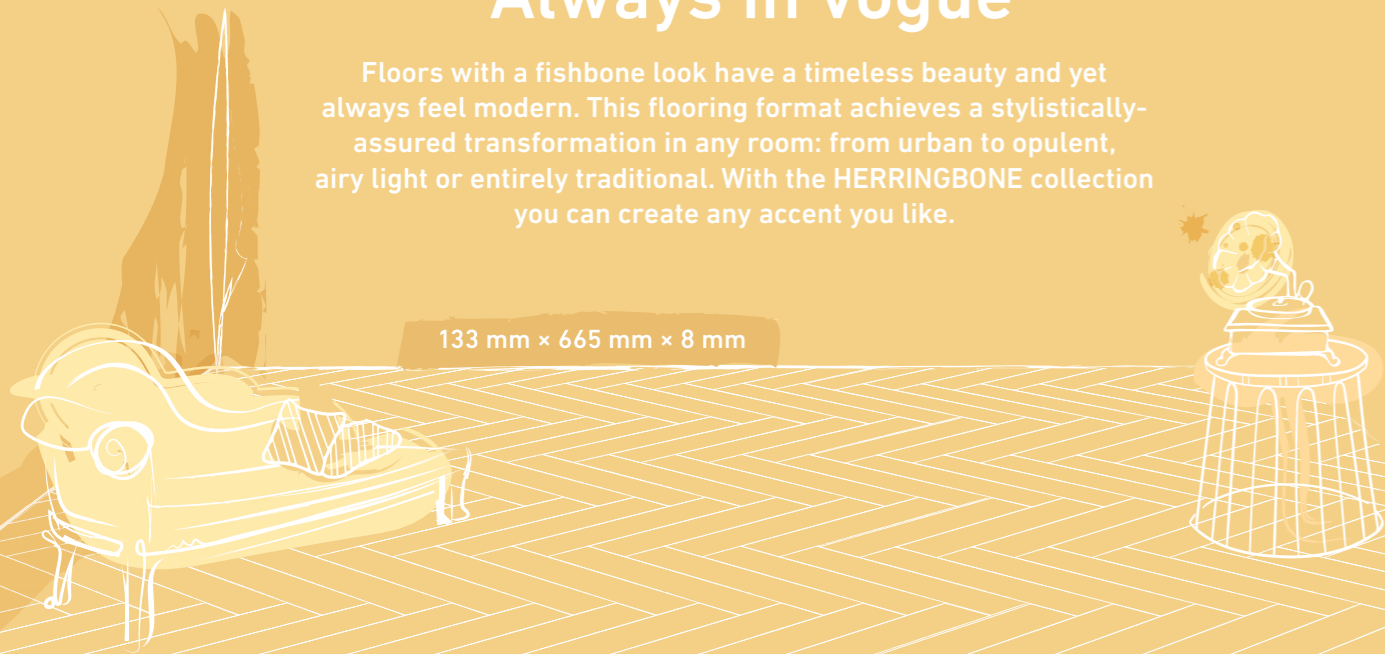

HERRINGBONE

Always in vogue

Floors with a fishbone look have a timeless beauty and yet always feel modern. This flooring format achieves a stylistically-assured transformation in any room: from urban to opulent, airy light or entirely traditional. With the HERRINGBONE collection you can create any accent you like.

133 mm × 665 mm × 8 mm