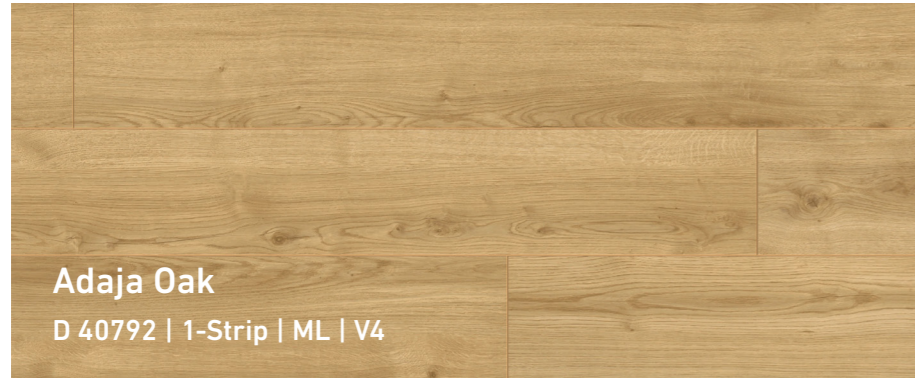

With a harmoniously balanced interplay of colors including light brown, creamy beige and dark brown inlay, this floor captures the room.

A smooth color gradient from creamy beige to light brown define the decor. The flooring is a symbol of the beauty of Naturee and sublime tranquility.