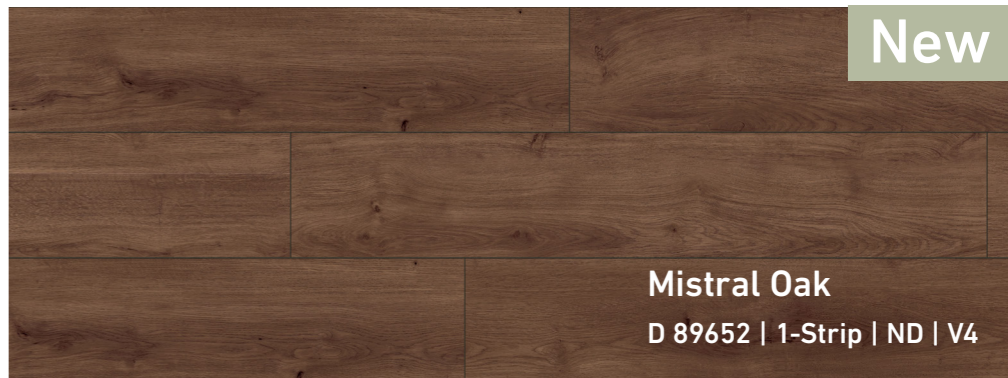

The dark brown shades of the flooring combine with a distinctive wood grain, lending the room presence and magnitude.

Warm, strong nougat brown shapes the color palette. The light refracts in bright mid-brown sections. This is flooring for spaces that exude calm and comfort.