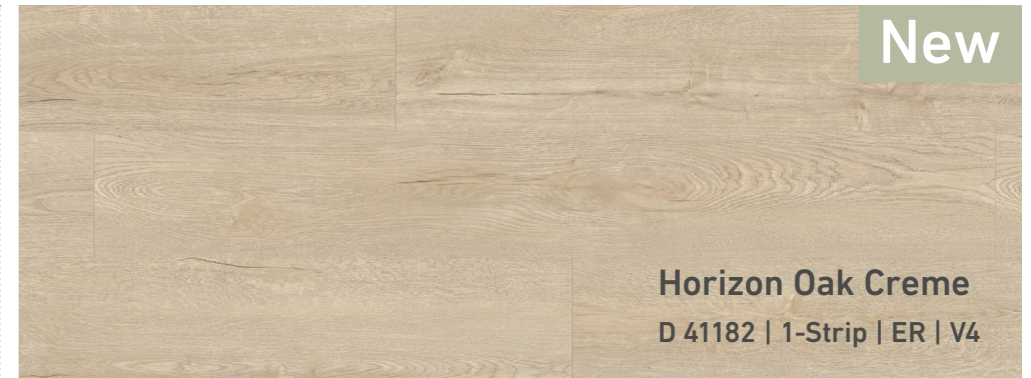

Creamy and smooth, the flooring spreads through the room, filling it with lightness and clarity. A timeless floor for modern living.

The color scheme is characterized by light beige-brown and refined by silky gray. This is flooring with a calming feel and a relaxing, Natureal effect.