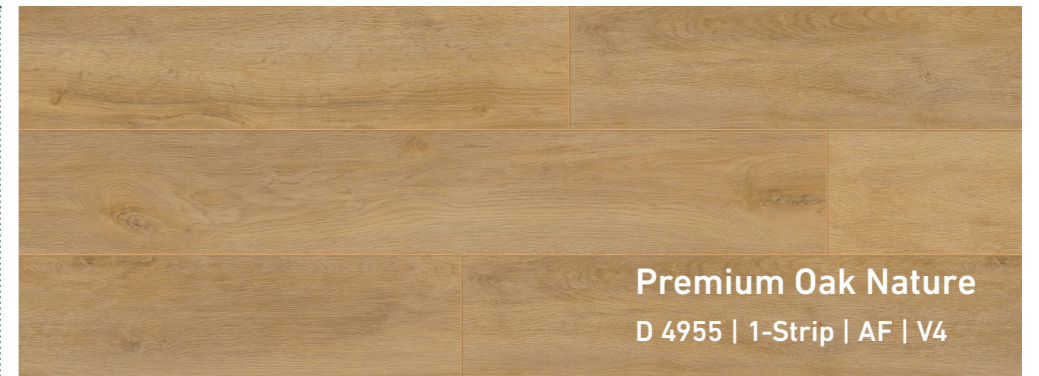

Norfolk Oak
D 80592 | 1-Strip | ER | V4

Soft honey brown is sensitively balanced with a touch of amber. A floor packed with Natureal power and energy, designed for truly living.

The flooring is reminiscent of the sunset over an oak forest. The sweet beige-brown plays delicately across the light wood grain.