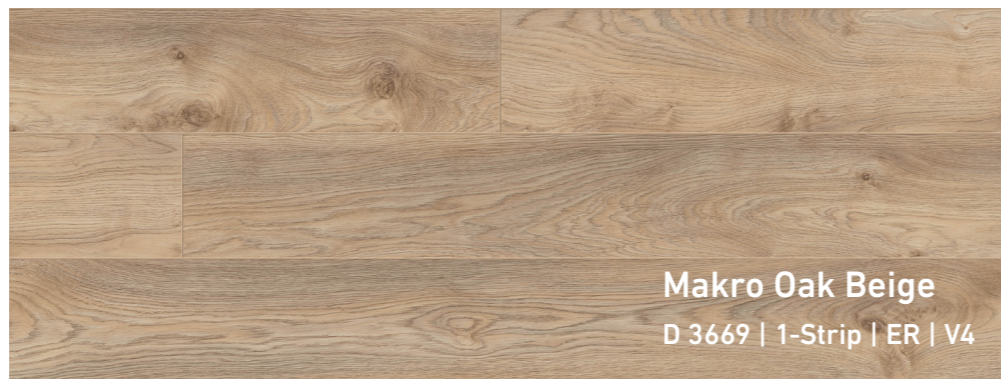

Everest Oak Beige
D 3081 | 1-Strip | ER | V4

Makro Oak Beige
D 3669 | 1-Strip | ER | V4