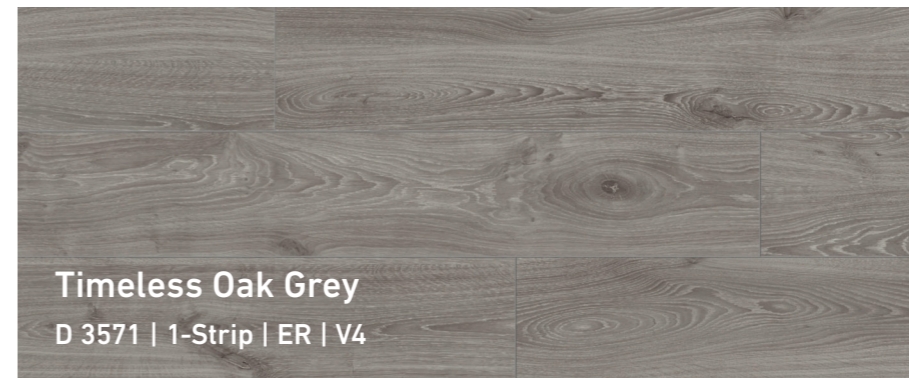

Timeless Oak Grey

D 3571 | 1-Strip | ER | V4

Rocky grey tones mix playfully with vanilla. The decor gives the flooring an urban simplicity and pleasant coolness.

The mid-brown of the decor captures the delicate rose pink of sunset, creating a light that lends rooms elegance and appeal.