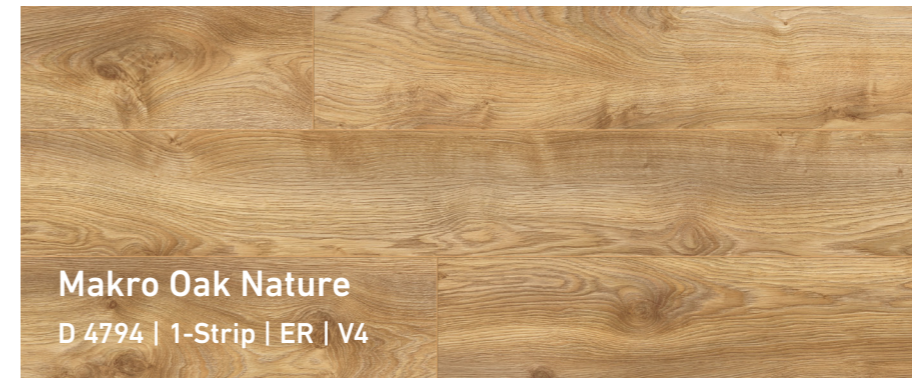

Makro Oak Nature
D 4794 | 1-Strip | ER | V4

The warm beige-brown of the floor is reminiscent of cappuccino with foam. Smooth color gradients and a distinctive wood grain decorate the boards.

These extra-long boards feature wonderfully warm shades of honey brown. The interplay of colors creates a comforting warmth and coziness in any space.