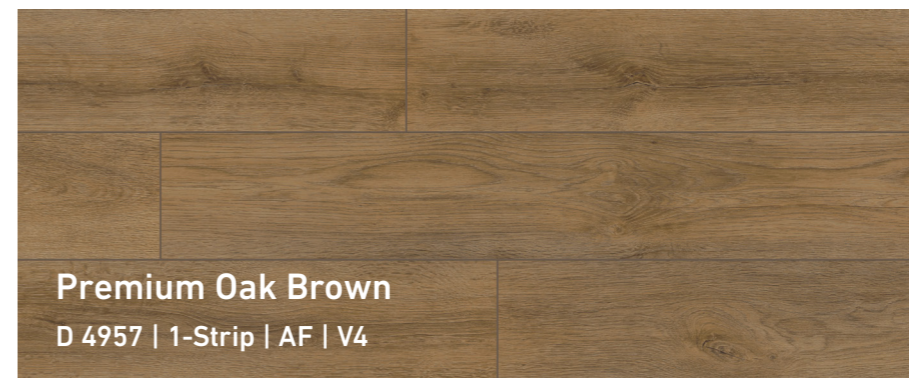

Premium Oak Brown

D 4957 | 1-Strip | AF | V4

With its perfect light brown color palette, the decor conveys an elegant tone. This flooring makes a refined and stylistically-assured impression.

ROBUSTO

Use class 33 | AC 5
Panel size (mm) 188 x 1.375 x 12
Box 5 panels | 1,293 m²
Pallet 56 boxes | 72,380 m²

WATERPROOF
(in accordance with NALFA)
Highly water-repellent, resistant to all types of liquid, extremely durable. Suitable for wet rooms.

12
mm

5G

V4