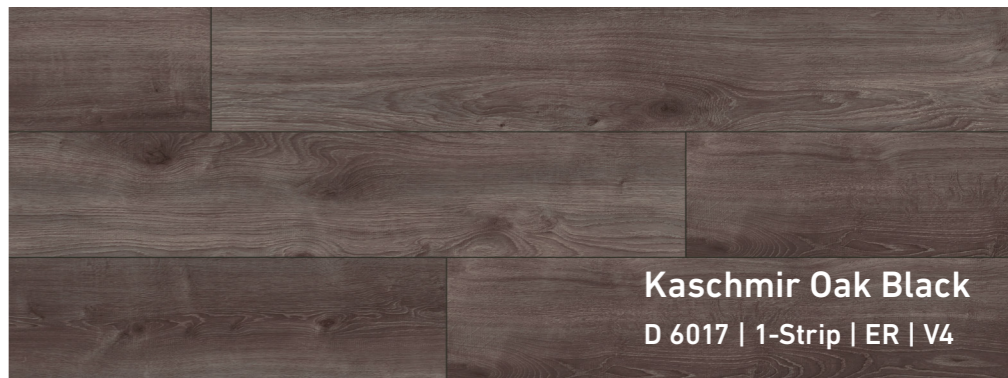

Prestige Oak Dark
D 4168 | 1-Strip | ER | V4

Kaschmir Oak Black
D 6017 | 1-Strip | ER | V4

EXQUISIT
Use class 32 | AC 4
Panel size (mm) 193 x 1.380 x 8
Box 8 panels | 2,131 m²
Pallet 56 boxes | 119,320 m²

WATERPROOF
(in accordance with NALFA)
Highly water-repellent, resistant to all types of liquid, extremely durable. Suitable for wet rooms.