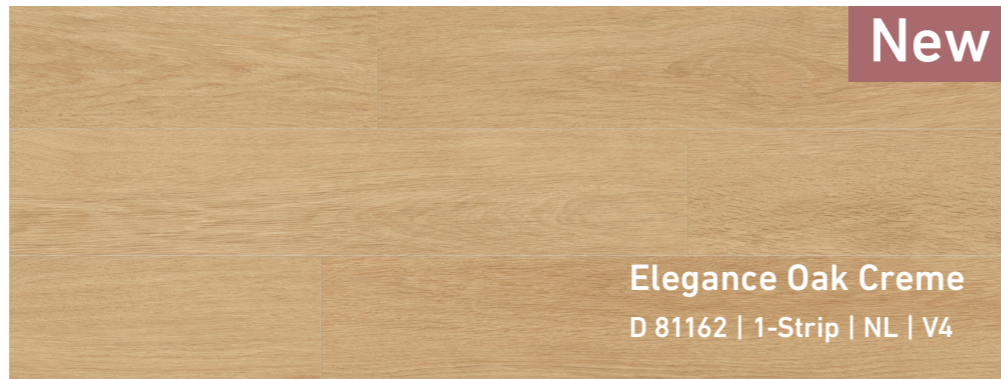

The decor features soft shades of light and mid-brown with a touch of rose pink. Fine lines in darker brown accentuate the illuminating color effect.

New