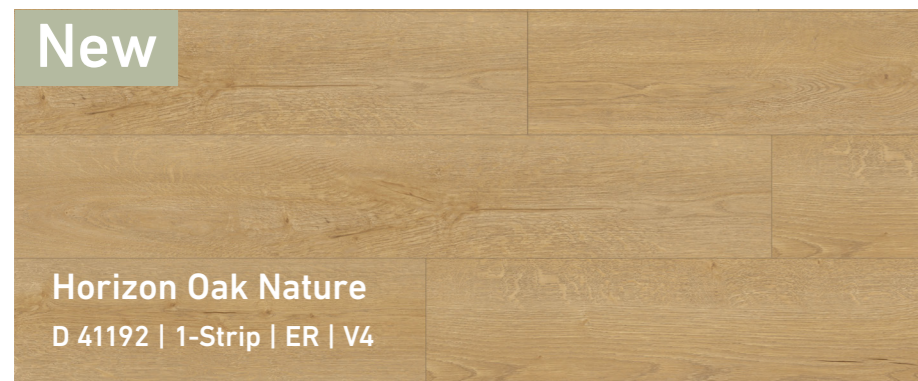

Soft and smooth like the mid-brown of a latte, the color interplay is accentuated by bright rays and a touch of sunlight. This is flooring that roots you.