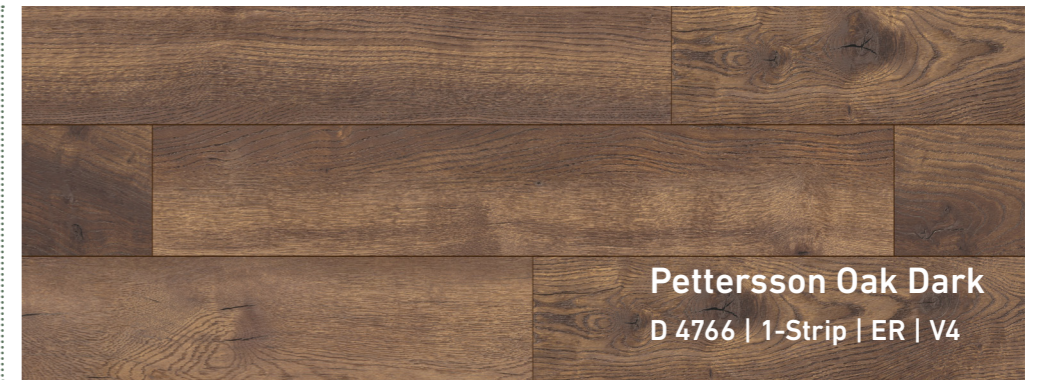

Kaschmir Oak Brown
D 6019 | 1-Strip | ER | V4