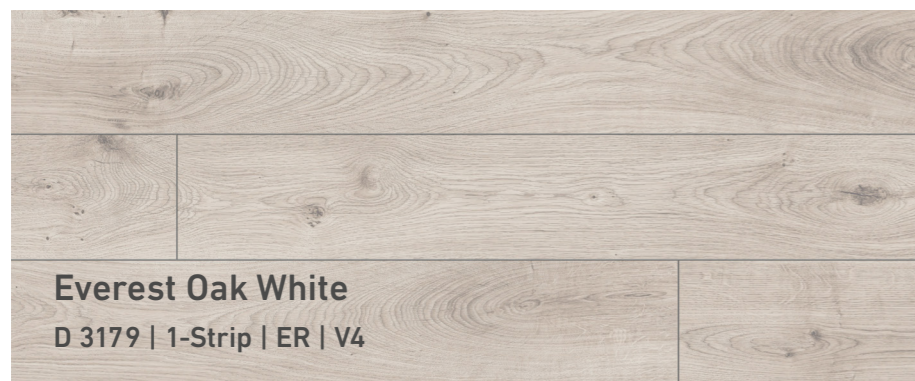

MAMMUT

Flooring full of power and stability

The especially long boards of the MAMMUT collection stand for timeless stability and great resilience. The wood-effect decors display both a consciously traditional and an on-trend country house look. An ideal combination for all those who appreciate a cozy style.

188 mm × 1.845 mm × 12 mm

**WATER
PROOF**

The light vanilla beige of the decor has a particularly smooth and subtle effect. The flooring creates an aesthetically clean room with characteristic highlights.

The creamy silver tone of the decor gives the floor a refined look. The charming wood grain creates a Natureal ambience.