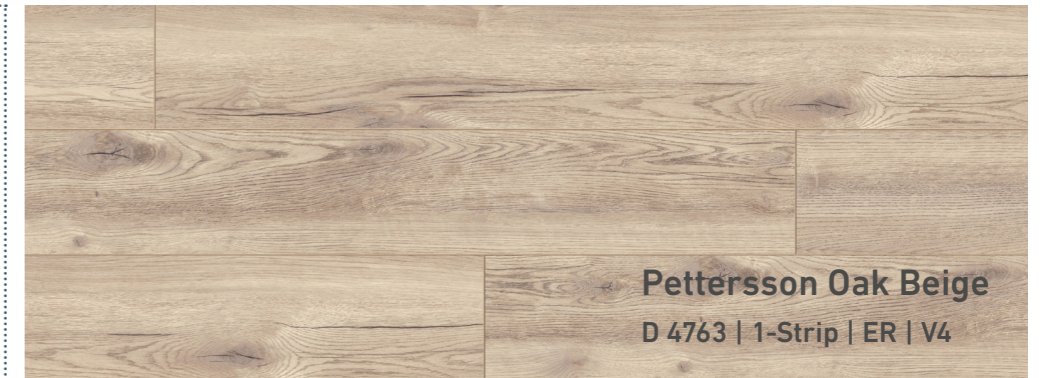

Norfolk Oak Beige
D 80582 | 1-Strip | ER | V4