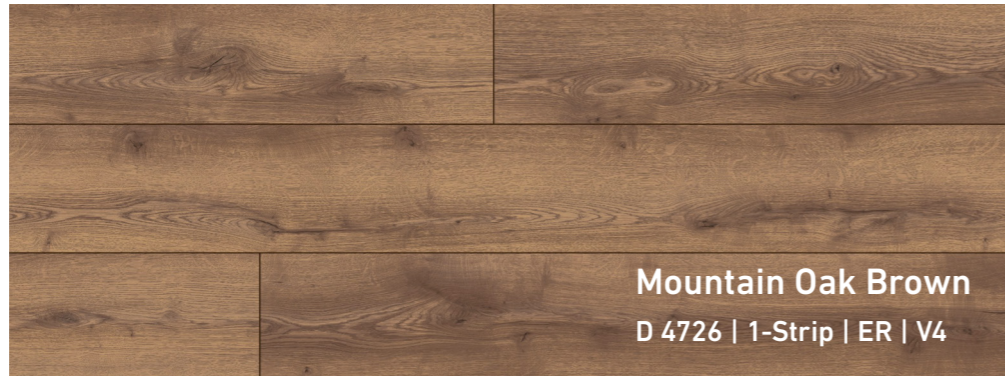

Highland Oak Bronze
D 4795 | 1-Strip | ER | V4

This floor offers the vibrancy of unspoilt Naturee. Grey stone tones meet with warm caramel and combine playfully in the Natureal wood grain.