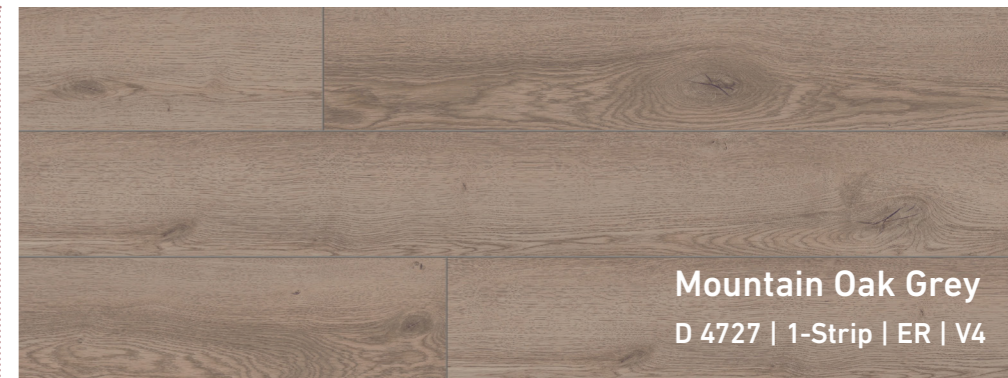

Mountain Oak Grey
D 4727 | 1-Strip | ER | V4