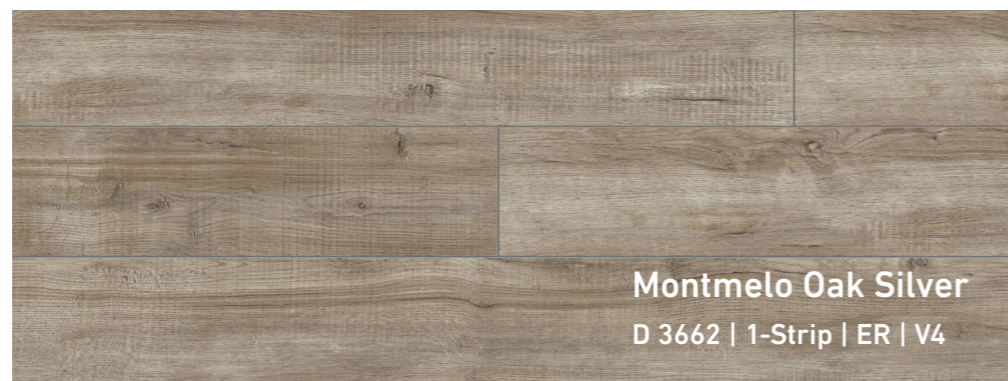

Prestige Oak Nature
D 4166 | 1-Strip | ER | V4

Montmelo Oak Silver
D 3662 | 1-Strip | ER | V4