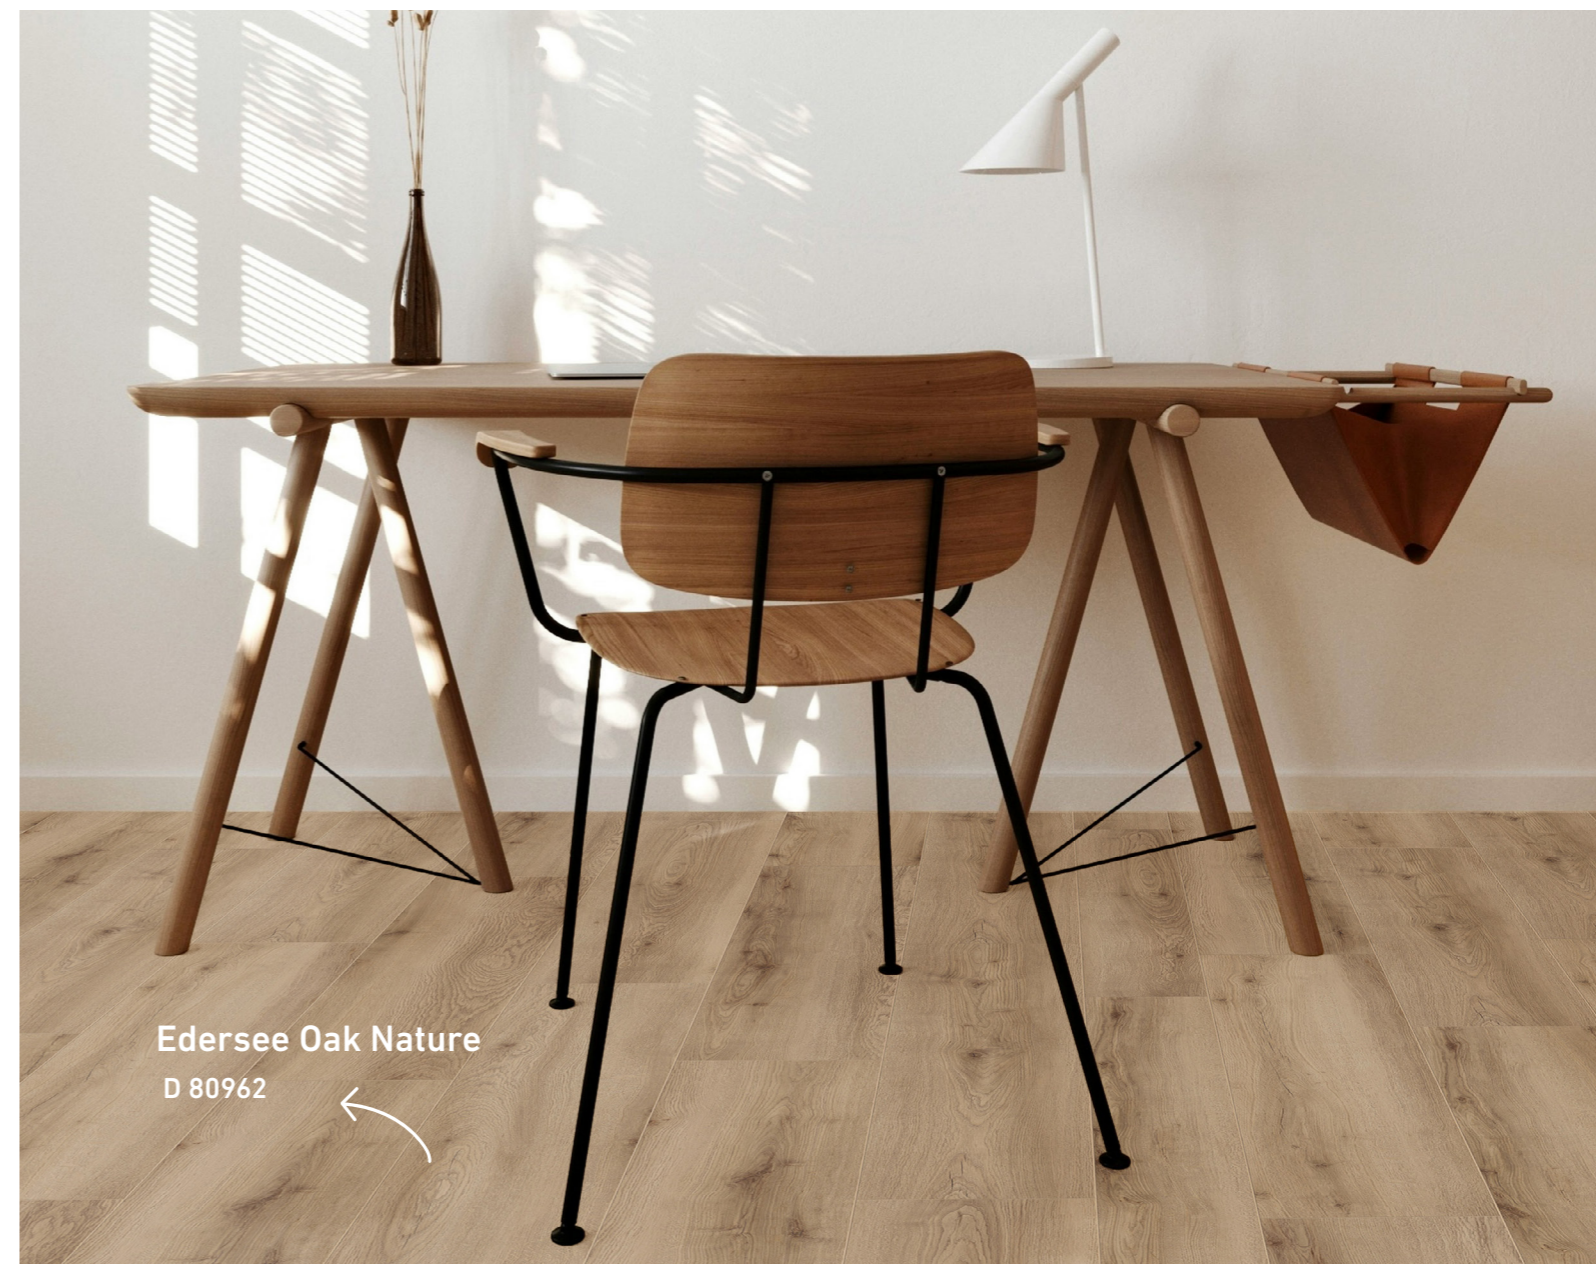

Edersee Oak Nature
D 80962

EXQUISIT PLUS					
Use class	32 | AC 4				
Panel size (mm)	244 x 1.380 x 8				
Box	8 panels | 2,694 m²				
Pallet	42 boxes | 113,138 m²