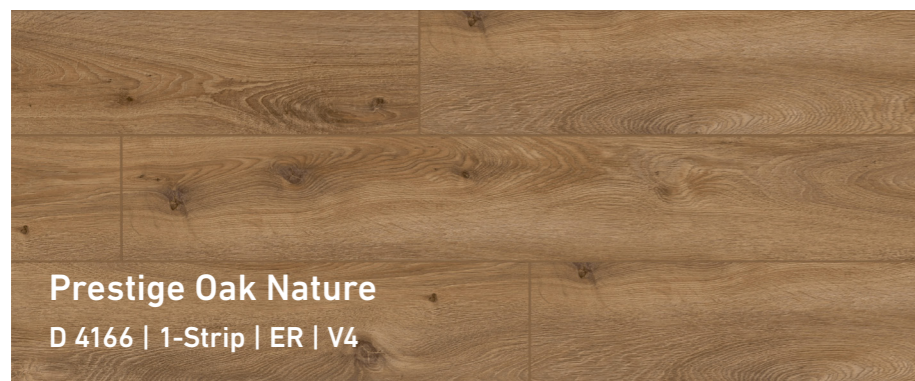

The delicate brown hue plays across the wood grain, conjuring a feeling of warmth and comfort in its surroundings.

Soft, dark brown takes center stage while dark hints add an extra kick of espresso and the light reflects off the lighter brown areas.