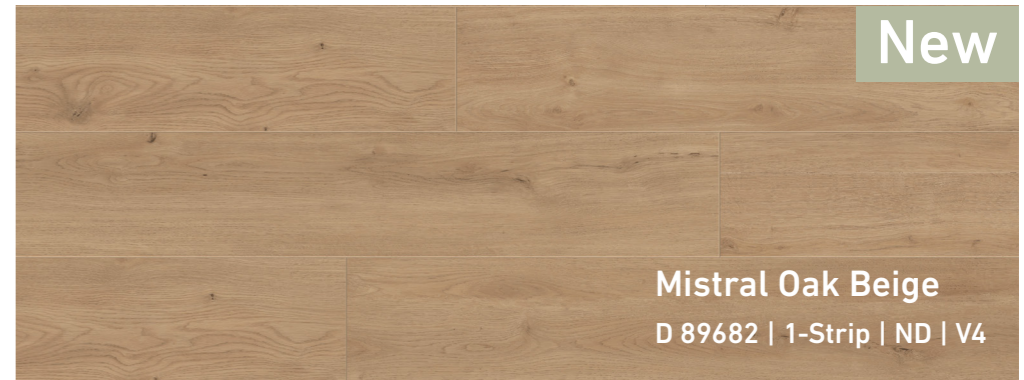

Waveless Oak Nature
D 3004 | 1-Strip | ER | V4

New

Mistral Oak Beige
D 89682 | 1-Strip | ND | V4