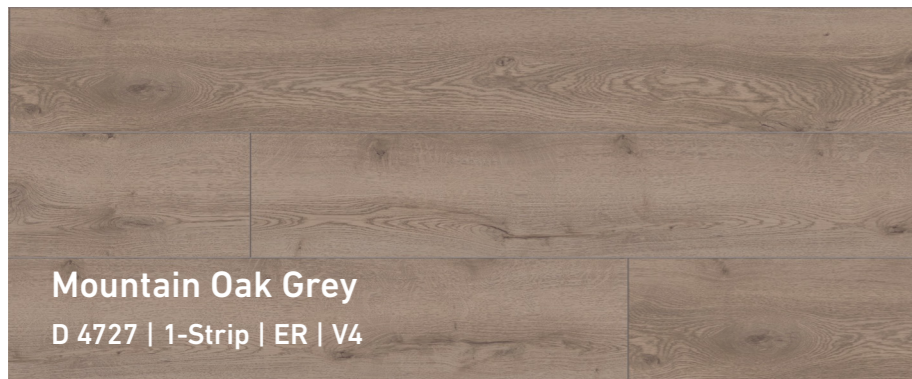

Mountain Oak Brown
D 4726 | 1-Strip | ER | V4

This floor offers smooth transitions and silky grey tones. The flooring brings elegance to the room.

The matt silver tone of this flooring makes a simple, elegant impression with its smooth color gradients gliding across the floor.