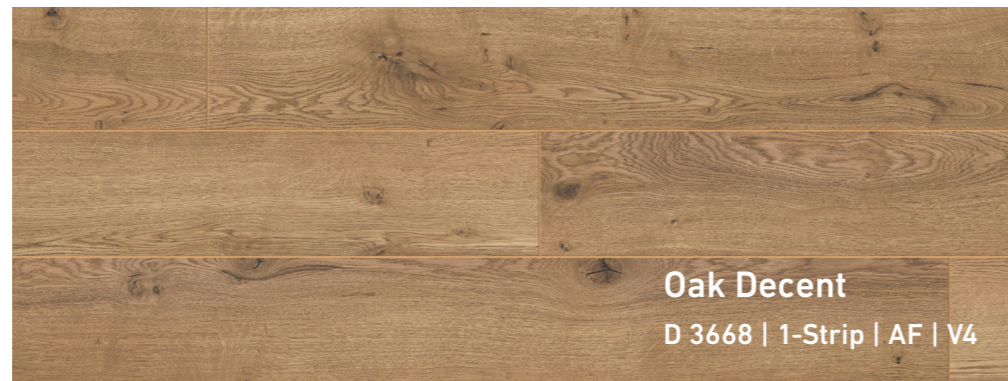

Prestige Oak Light
D 4169 | 1-Strip | ER | V4

Oak Decent
D 3668 | 1-Strip | AF | V4