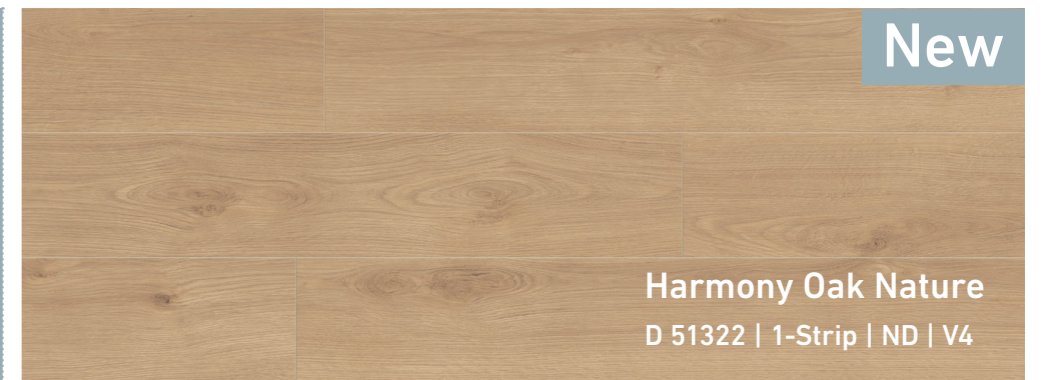

Elba Oak Gold
D 6012 | 1-Strip | ER | V4

Harmony Oak Nature
D 51322 | 1-Strip | ND | V4

The warm, bright brown-beige tone creates a well-balanced ambience and goes perfectly with an urban interior design style.

The mix of light and mid-brown tones, reminiscent of a light and fluffy latte macchiato, conjure up a cozy feel in the room.