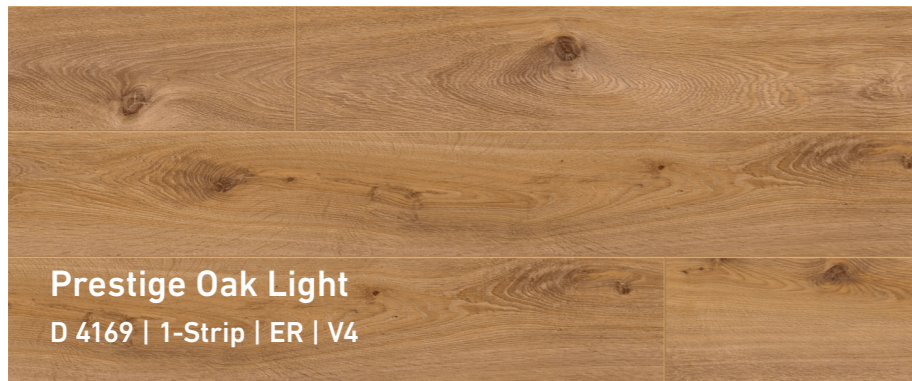

AQUA AMAZONE

Extra narrow boards

In harmony with Natu-ree, these warm wood colors make for a cozy ambience and a feel of expansiveness.

Cool stone colors mix playfully with warm caramel tones to create a flickering play of light.