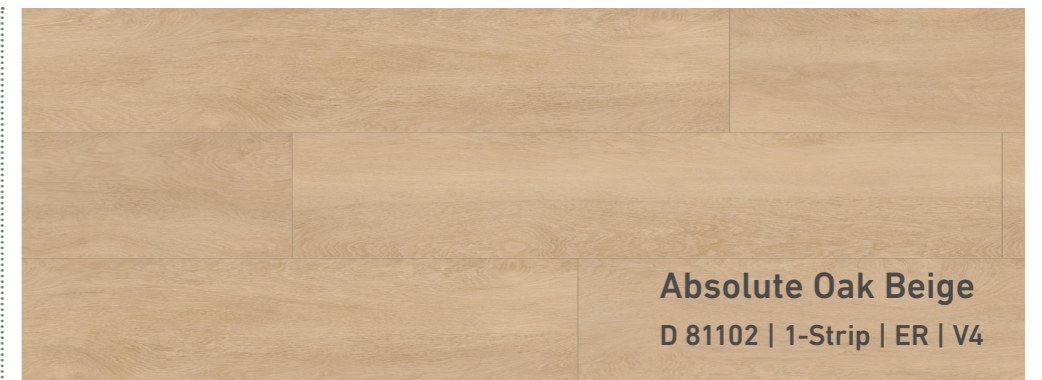

Madrid Oak
D 4694 | 1-Strip | ER | V4

Absolute Oak Beige
D 81102 | 1-Strip | ER | V4