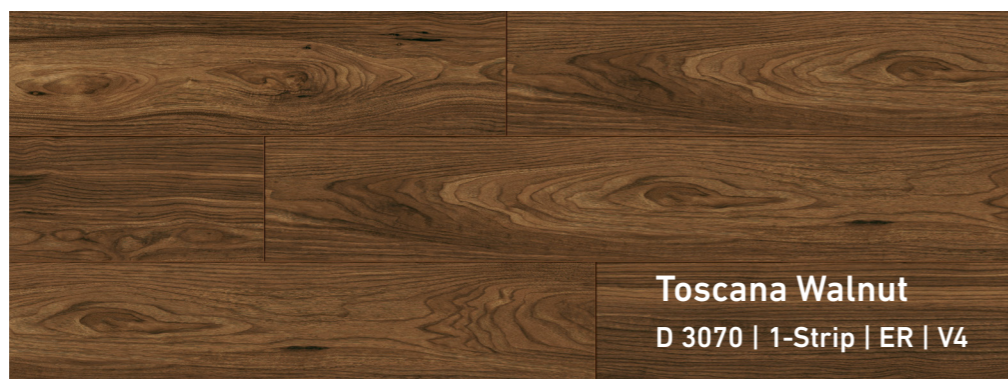

Gnarrenburg Oak Brown
D 81002 | 1-Strip | ER | V4

Toscana Walnut
D 3070 | 1-Strip | ER | V4