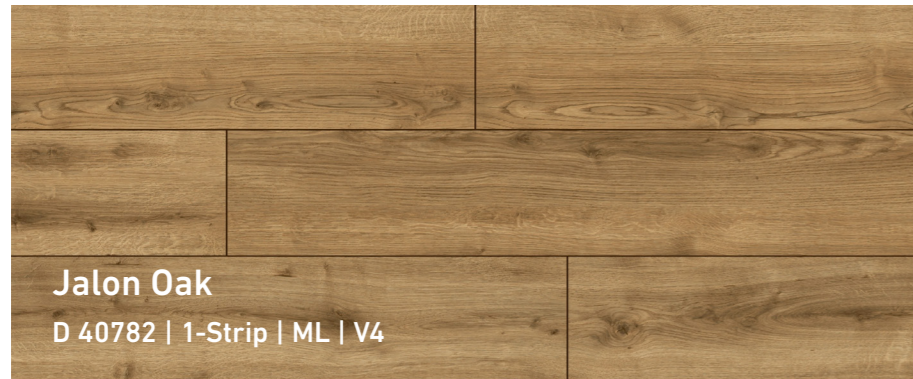

12
mm

5G

V4

Jalon Oak

D 40782 | 1-Strip | ML | V4

The vanilla brown boards of the decor immerse the floor in a lovely, warm tone. The flowing color gradients underline its Natureal character.

Fantasy Wood

D 4779 | 1-Strip | UL | V4