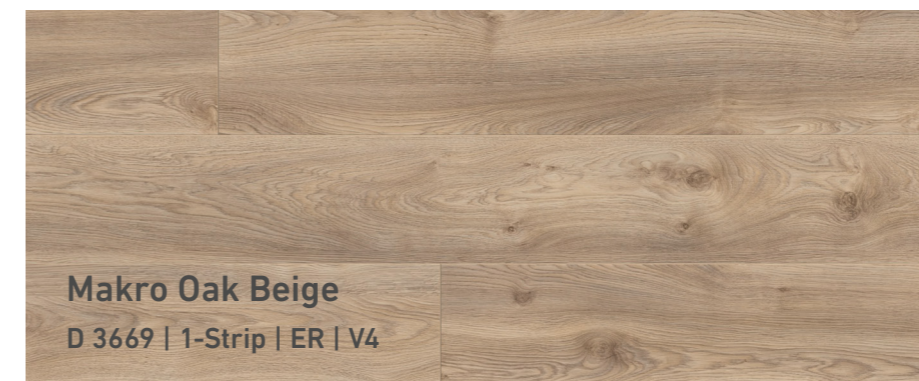

The croissant-colored boards of the decor immerse the floor in a lovely, warm tone. The wood grain is emphasized by gentle color gradients.

Sunny beige-brown makes the perfect base for modern interior design. The flooring exudes warmth, opening up all kinds of interior design options.