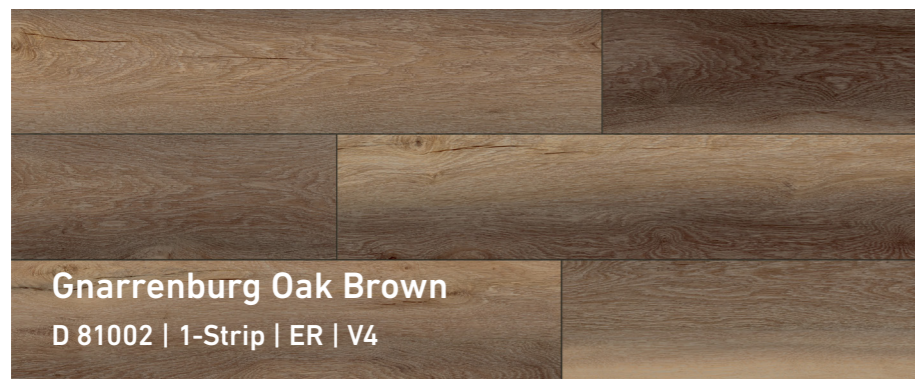

Horizon Oak Coffee
D 41172 | 1-Strip | ER | V4

Peaty brown tones with a touch of delicate rose pink come together to create a velvety soft look. The floor exudes softness and sensuality.

The creamy chocolate grain of the decor has a vibrant, elegant effect. Subtle caramel evokes sunlight on the floorboards.