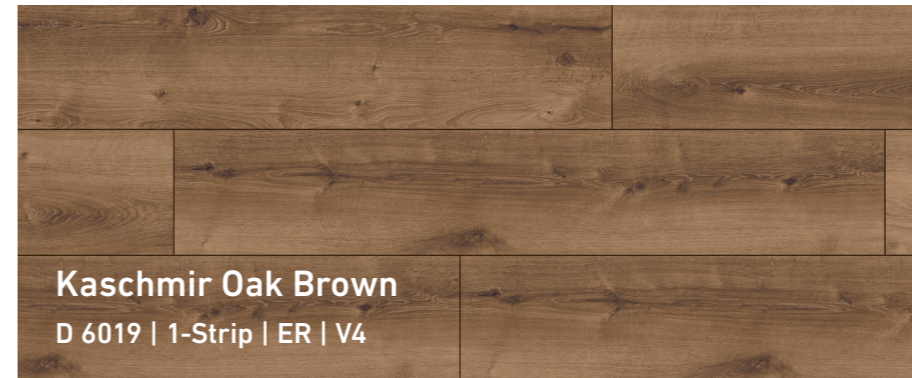

Cappuccino brown dominates the smooth interplay of colors on this floor, suffusing the room with a flattering light.

The decor brings the mesmerizing colors of an historic oak barrel into the home. The delicate wood grain adds an elegant touch to the robust boards.