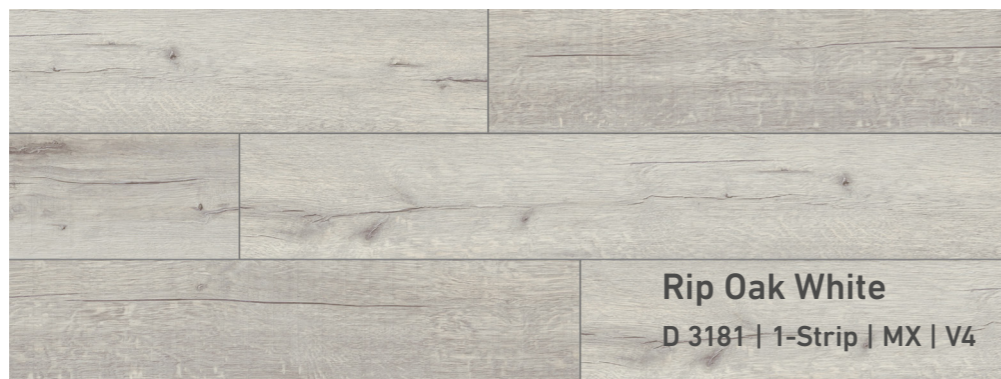

Capital Oak Light
D 2800 | 1-Strip | MX | V4

Rip Oak White
D 3181 | 1-Strip | MX | V4

New