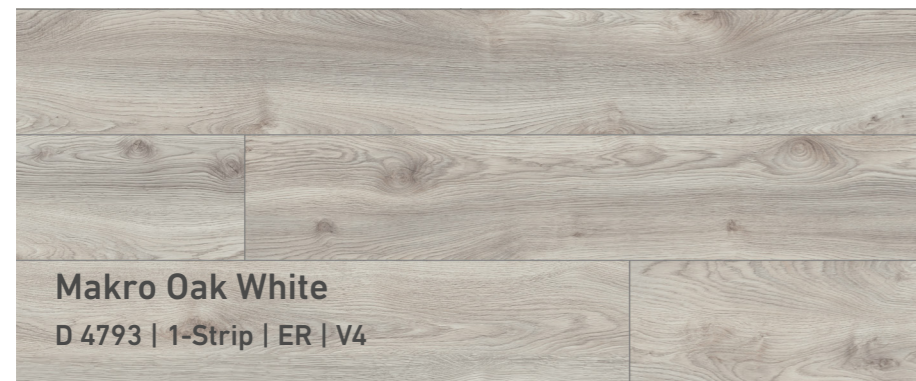

244 mm × 1.845 mm × 10 mm

**WATER
PROOF**

Makro Oak White
D 4793 | 1-Strip | ER | V4

The light color mix of white and grey conjures light into any home. The delicate wood grain plays across the boards with a slight shimmer.