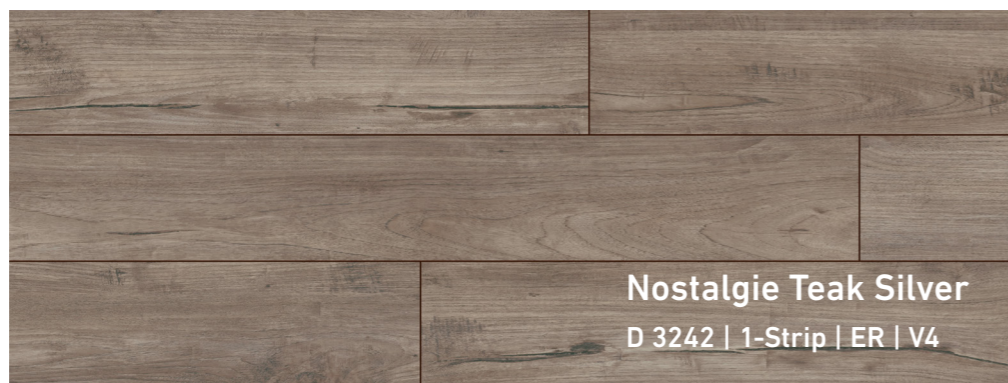

Nostalgie Teak Beige
D 3241 | 1-Strip | ER | V4