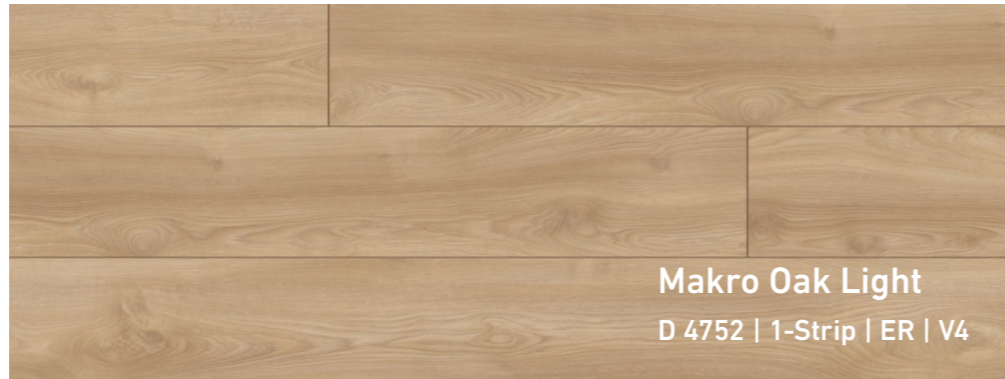

MAMMUT PLUS

Flooring with a boost of strength

WATER
PROOF

The harmonious color gradient of the decor ensures a warm and friendly ambience in a pastel beige-brown shade.

Makro Oak Light
D 4752 | 1-Strip | ER | V4